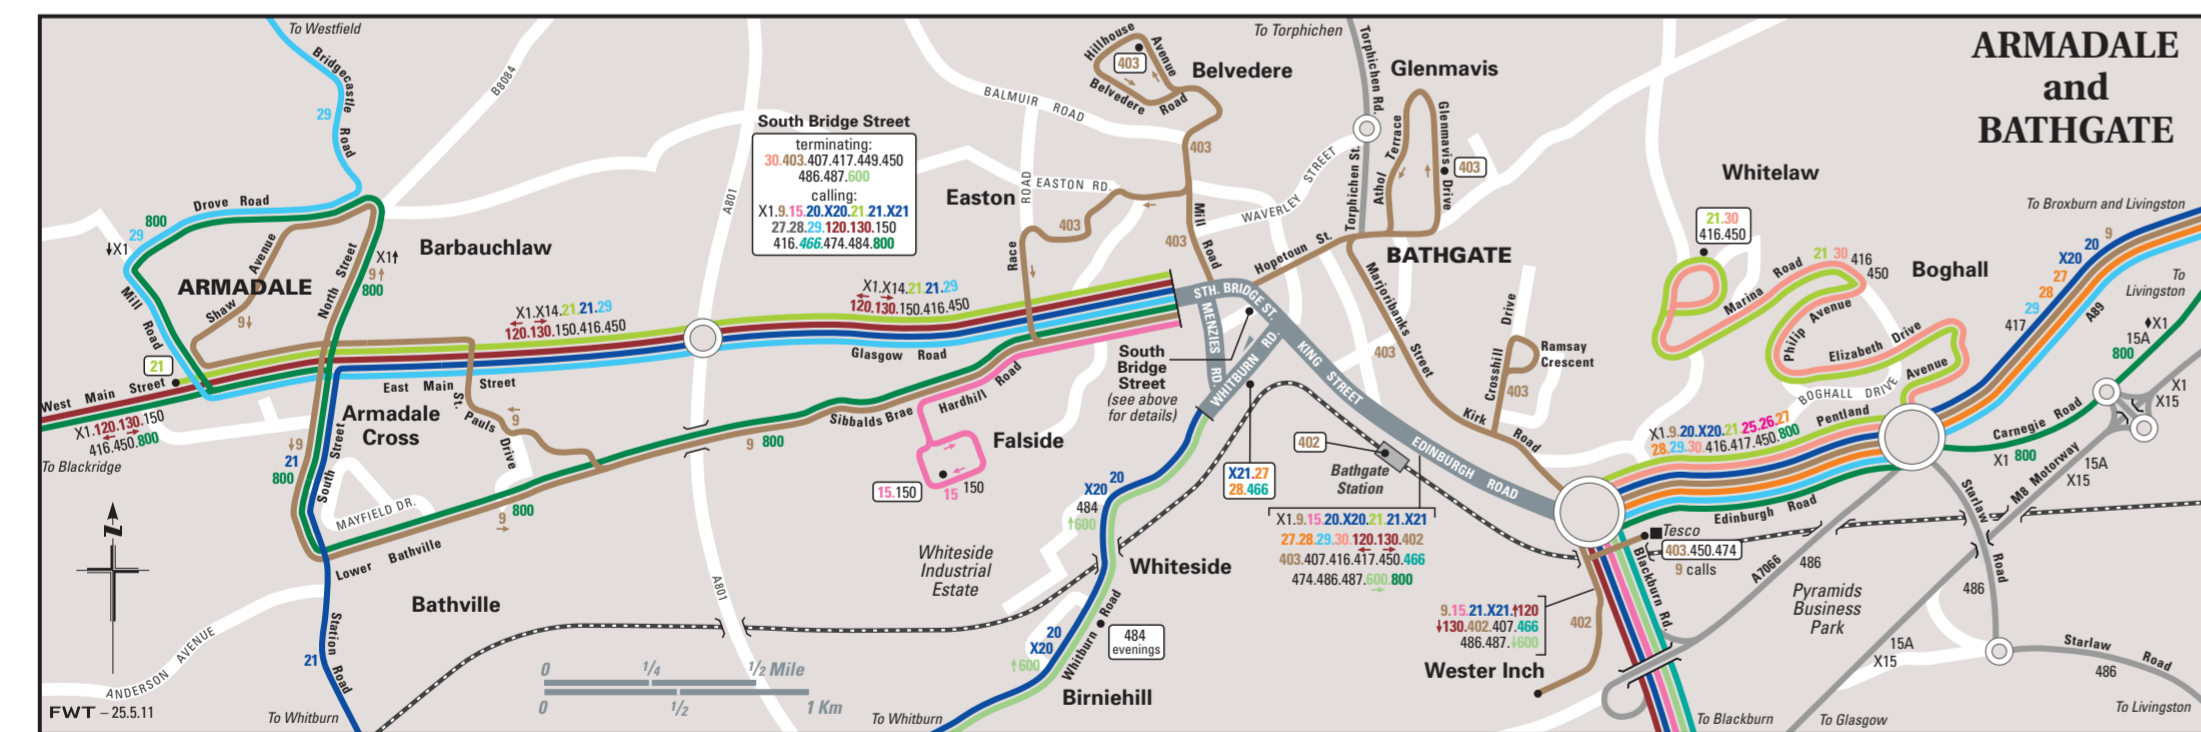

Occasional service

Route terminus

Railway line and station

Major place of interest

Public building

Produced by FWT 16.6.11 www.fwt.co.uk

Service No.	Route Details	Frequency in Minutes				Operator
		Monday-Friday daytime	Saturday daytime	Sunday daytime/evenings	Monday-Saturday evenings	
B1	Broxburn Town Service	30	30	-	-	F
L1	Linlithgow - Springfield - Listloaning (circular)	30	30	-	-	F
W1	Whitburn Wanderer Town Service	30	30	-	-	H
X1	Blackridge - Armadale - Bathgate - Edinburgh	Occasional service	-	-	-	F
2	Livingston - West Calder - Loganlea	60	-	-	-	H
3	Livingston - Craigshill - Ladywell - Knightsridge - Deans South	30	-	-	-	H
4	Livingston - West Calder - Fauldhouse	60	-	-	-	H
5	St. John's Hospital - Livingston - Broxburn - Winchburgh - South Queensferry	60	-	-	-	H
X5	Fauldhouse - Whitburn - Blackburn - Edinburgh	Occasional service	-	-	-	F
7	St. John's Hospital - Livingston - Broxburn - Winchburgh	60	60	-	-	H
9	Armadale Town Service - Bathgate - Dechmont - Broxburn Town Service	60	-	-	-	H
15	Falside - Bathgate - Blackburn - Whitburn	60	-	-	-	SD
15A	Livingston - Craigshill - Glasgow via M8 motorway	120	120	120	-	F
X15	Livingston - Glasgow via M8 motorway	60	60	Occasional service	-	F
20/X20	Fauldhouse - Whitburn - Bathgate - Dechmont - Broxburn - Edinburgh	30	30	-	60 (Broxburn-Bathgate)	F
21/X21	Fauldhouse - Whitburn - Armadale - Bathgate - Blackburn - Livingston - Broxburn - Edinburgh	30	30	30	60	F
21	Limefield - Bathgate - Armadale	60	-	-	-	SD
22/X22	Eastfield - Whitburn - Blackburn - Livingston - Craigshill - Deer Park - Broxburn - Edinburgh	30	30	30	30	F
26	Fauldhouse - West Calder - Livingston Centre - Deans	20	20	60	60	F
27/X27	Bathgate - Deans South - St. John's Hospital - Livingston - Wilkieston - Edinburgh	30	30	60	60	F
28/X28	Bathgate - Deans North - St. John's Hospital - Livingston - Kirknewton - Edinburgh	30	30	60	60	F
29	Livingston - St. John's Hospital - Bathgate - Armadale - Falkirk	60	60	60	60 (Bathgate-Falkirk)	F
30	Bathgate - Boggall	60	60	-	-	F
31	Kirkton Campus - Livingston - St. John's Hospital - Dechmont - Uphall - Ecclesmachan - Bridgend - Linlithgow	120	-	-	-	F
32	Livingston - St. John's Hospital - Dechmont - Uphall - Ecclesmachan - Philpstoun - Linlithgow	120	120	-	-	F
34	Bathgate - Torphichen - Linlithgow - Philpstoun - Ecclesmachan - Broxburn	120	120	120	120	F
38/X38	Stirling - Falkirk - Linlithgow - Winchburgh - Edinburgh	20 (15 mins Lin'gow-Edinburgh)	30	30	60	F
42	Linlithgow - Maddiston - Reddingmuirhead - Falkirk	60	60	-	-	F
43/X43	Linlithgow/Bo'ness - South Queensferry - Edinburgh	Occasional service	-	-	-	F
45	Linlithgow - Gauze Road - Bo'ness - Castlehill - Linlithgow	60	60	-	-	F
46	Linlithgow - Castlehill - Bo'ness - Gauze Road - Linlithgow	60	60	-	-	F
49	Linlithgow - Blackness - Bo'ness	120	120	-	-	F
X51	Livingston - Kirkliston - South Queensferry - Dunfermline	-	120	120	-	ST
71	Livingston - West Calder - Fauldhouse - Shotts	60	60	-	-	BB
77	Livingston - West Calder - Lanark	60	60	-	-	BB/F
120	Harthill - Whitburn - Blackburn - Bathgate - Armadale - Blackridge - Harthill	60	-	-	-	SC
130	Harthill - Blackridge - Armadale - Bathgate - Blackburn - Whitburn - Harthill	60	-	-	-	SC
150	Harthill - Blackridge - Armadale - Bathgate	60	60	-	-	SD
400/X400	St. John's Hospital - Livingston - Hermiston P&R - Gilmerton - Royal Infirmary of Edinburgh	60	60	60	60	H
402	Bathgate - Wester Inch	60	60	-	-	PW
403	Bathgate - Belvedere - Easton - Glenmavis - Bathgate	30	30	-	-	F/H
404/405/406	Livingston - Murieston - Livingston South - Livingston	30	30	-	30	PW
407	Bathgate - Blackburn - Loganlea	2 EM journeys	60	60	60	SD
408	Livingston - Kirkton Campus	3 EM journeys	-	-	-	H
409/410	Livingston - Craigshill - Deans - Kirkton Campus - Livingston	Occasional service	-	-	Occasional service	F
416	Blackridge - Armadale - Bathgate - Limefield Estate	-	-	60	-	F
417	Bathgate - Dechmont - Broxburn	-	-	60	-	F
418/419/490	Armadale - Bathgate - Deans - Pumpherston - Broxburn - Edinburgh	2 EM journeys	2 EM journey	1 EM journey	-	F
424	Kirkton Campus - Livingston - Pumpherston - East Calder - Balerno - Currie Toll - Juniper Green	120	-	-	-	PW
427	Whitburn - Blackburn - Livingston - East Calder - Edinburgh	1 EM journey	-	-	-	F
428	East Calder - Livingston - St. John's Hospital - Deans North - Bathgate	1 EM journey	1 EM journey	1 EM journey	-	F
449	Bo'ness - Linlithgow - Whitecross - Maddiston - Bathgate	2 EM journeys	-	-	-	F
450	Harthill - Armadale - Bathgate - Limefield Estate	-	-	-	60	SD
466	Bathgate - Blackburn - West Calder - Livingston - Kirkton Campus	60	-	-	-	F
474	Bathgate - Torphichen - Linlithgow - Philpstoun - Newton - South Queensferry	120	120	-	-	D/F
475	Linlithgow - Winchburgh - Broxburn - Livingston	-	-	120	1 journey	F
486/487	Bathville - Bathgate - Kirkton Campus - Livingston	Occasional service	-	Occasional service	-	F/H
489	Fauldhouse - West Calder - Livingston - St. John's Hospital	Occasional service	-	-	-	F
501	Blackridge - Whitburn - Kirkton Campus - Livingston - St. John's Hospital	60	60	-	-	BB
560	Livingston - Oakbank Industrial Estate	Occasional service	-	-	-	H
600	Bathgate - Pyramids Business Park - Blackburn - Whitburn - Birniehill - Bathgate	60	60	-	-	F
630/631	Livingston - Broxburn - Kirkliston - Ocean Terminal	120	-	-	-	N
632/633	Livingston - Broxburn - Kirkliston - Dunfermline	120	-	-	-	N
701	Livingston - Kirkton Campus - Blackburn - Whitburn - Shotts - Wishaw	60	60	-	-	BB
800	Blackridge - Armadale - Bathgate - St. John's Hospital - Livingston	2 per hour	2 per hour	-	-	F/SC