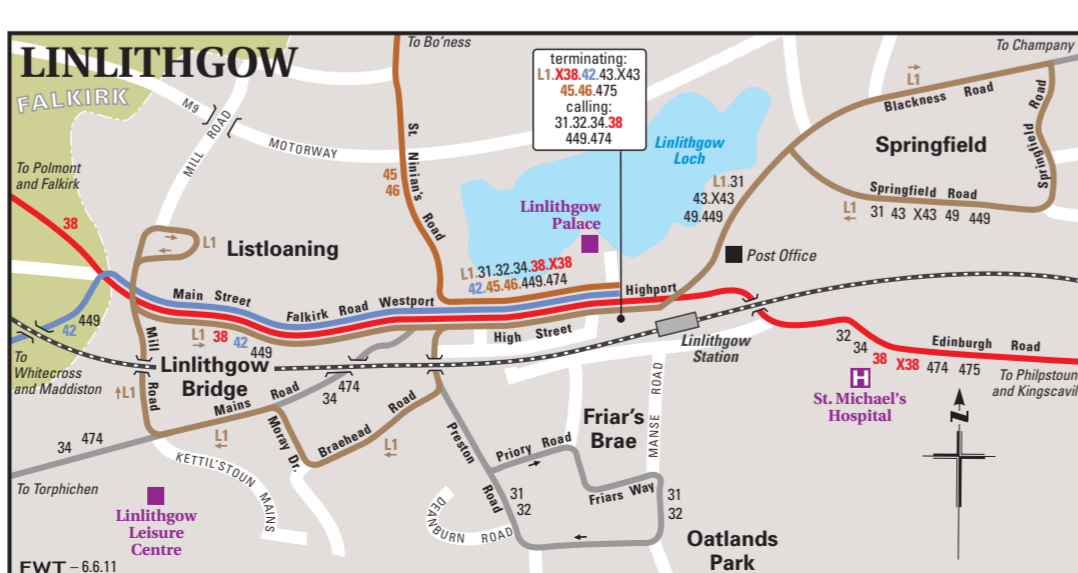

Occasional service

Route terminus

Railway line and station

Major place of interest

Public building

Produced by FWT 16.6.11 www.fwt.co.uk

Service No.	Route Details	Frequency in Minutes				Operator
		Monday-Friday daytime	Saturday daytime	Sunday daytime/evenings	Monday-Saturday evenings	
B1	Broxburn Town Service	30	30	-	-	F
L1	Linlithgow - Springfield - Listloaning (circular)	30	30	-	-	F
W1	Whitburn Wanderer Town Service	30	30	-	-	H
X1	Blackridge - Armadale - Bathgate - Edinburgh	Occasional service	-	-	-	F
2	Livingston - West Calder - Loganlea	60	-	-	-	H
3	Livingston - Craigshill - Ladywell - Knightsridge - Deans South	30	-	-	-	H
4	Livingston - West Calder - Fauldhouse	60	-	-	-	H
5	St. John's Hospital - Livingston - Broxburn - Winchburgh - South Queensferry	60	-	-	-	H
X5	Fauldhouse - Whitburn - Blackburn - Edinburgh	Occasional service	-	-	-	F
7	St. John's Hospital - Livingston - Broxburn - Winchburgh	60	60	-	-	H
9	Armadale Town Service - Bathgate - Dechmont - Broxburn Town Service	60	-	-	-	H
15	Falside - Bathgate - Blackburn - Whitburn	60	-	-	-	SD
15A	Livingston - Craigshill - Glasgow via M8 motorway	120	120	120	-	F
X15	Livingston - Glasgow via M8 motorway	60	60	Occasional service	-	F
20/X20	Fauldhouse - Whitburn - Bathgate - Dechmont - Broxburn - Edinburgh	30	30	-	60 (Broxburn-Bathgate)	F
21/X21	Fauldhouse - Whitburn - Armadale - Bathgate - Blackburn - Livingston - Broxburn - Edinburgh	30	30	30	60	F
21	Limefield - Bathgate - Armadale	60	-	-	-	SD
22/X22	Eastfield - Whitburn - Blackburn - Livingston - Craigshill - Deer Park - Broxburn - Edinburgh	30	30	30	30	F
26	Fauldhouse - West Calder - Livingston Centre - Deans	20	20	60	60	F
27/X27	Bathgate - Deans South - St. John's Hospital - Livingston - Wilkieston - Edinburgh	30	30	60	60	F
28/X28	Bathgate - Deans North - St. John's Hospital - Livingston - Kirknewton - Edinburgh	30	30	60	60	F
29	Livingston - St. John's Hospital - Bathgate - Armadale - Falkirk	60	60	60	60 (Bathgate-Falkirk)	F
30	Bathgate - Boggall	60	60	-	-	F
31	Kirkton Campus - Livingston - St. John's Hospital - Dechmont - Uphall - Ecclesmachan - Bridgend - Linlithgow	120	-	-	-	F
32	Livingston - St. John's Hospital - Dechmont - Uphall - Ecclesmachan - Philpstoun - Linlithgow	120	120	-	-	F
34	Bathgate - Torphichen - Linlithgow - Philpstoun - Ecclesmachan - Broxburn	120	120	120	120	F
38/X38	Stirling - Falkirk - Linlithgow - Winchburgh - Edinburgh	20 (15 mins Lin'gow-Edinburgh)	30	30	60	F
42	Linlithgow - Maddiston - Reddingmuirhead - Falkirk	60	60	-	-	F
43/X43	Linlithgow/Bo'ness - South Queensferry - Edinburgh	Occasional service	-	-	-	F
45	Linlithgow - Gauze Road - Bo'ness - Castlehill - Linlithgow	60	60	-	-	F
46	Linlithgow - Castlehill - Bo'ness - Gauze Road - Linlithgow	60	60	-	-	F
49	Linlithgow - Blackness - Bo'ness	120	120	-	-	F
X51	Livingston - Kirkliston - South Queensferry - Dunfermline	-	120	120	-	ST
71	Livingston - West Calder - Fauldhouse - Shotts	60	60	-	-	BB
77	Livingston - West Calder - Lanark	60	60	-	-	BB/F
120	Harthill - Whitburn - Blackburn - Bathgate - Armadale - Blackridge - Harthill	60	-	-	-	SC
130	Harthill - Blackridge - Armadale - Bathgate - Blackburn - Whitburn - Harthill	60	-	-	-	SC
150	Harthill - Blackridge - Armadale - Bathgate	60	60	-	-	SD
400/X400	St. John's Hospital - Livingston - Hermiston P&R - Gilmerton - Royal Infirmary of Edinburgh	60	60	60	60	H
402	Bathgate - Wester Inch	60	60	-	-	PW
403	Bathgate - Belvedere - Easton - Glenmavis - Bathgate	30	30	-	-	F/H
404/405/406	Livingston - Murieston - Livingston South - Livingston	30	30	-	30	PW
407	Bathgate - Blackburn - Loganlea	2 EM journeys	60	60	60	SD
408	Livingston - Kirkton Campus	3 EM journeys	-	-	-	H
409/410	Livingston - Craigshill - Deans - Kirkton Campus - Livingston	Occasional service	-	-	Occasional service	F
416	Blackridge - Armadale - Bathgate - Limefield Estate	-	-	60	-	F
417	Bathgate - Dechmont - Broxburn	-	-	60	-	F
418/419/490	Armadale - Bathgate - Deans - Pumpherston - Broxburn - Edinburgh	2 EM journeys	2 EM journey	1 EM journey	-	F
424	Kirkton Campus - Livingston - Pumpherston - East Calder - Balerno - Currie Toll - Juniper Green	120	-	-	-	PW
427	Whitburn - Blackburn - Livingston - East Calder - Edinburgh	1 EM journey	-	-	-	F
428	East Calder - Livingston - St. John's Hospital - Deans North - Bathgate	1 EM journey	1 EM journey	1 EM journey	-	F
449	Bo'ness - Linlithgow - Whitecross - Maddiston - Bathgate	2 EM journeys	-	-	-	F
450	Harthill - Armadale - Bathgate - Limefield Estate	-	-	-	60	SD
466	Bathgate - Blackburn - West Calder - Livingston - Kirkton Campus	60	-	-	-	F
474	Bathgate - Torphichen - Linlithgow - Philpstoun - Newton - South Queensferry	120	120	-	-	D/F
475	Linlithgow - Winchburgh - Broxburn - Livingston	-	-	120	1 journey	F
486/487	Bathville - Bathgate - Kirkton Campus - Livingston	Occasional service	-	Occasional service	-	F/H
489	Fauldhouse - West Calder - Livingston - St. John's Hospital	Occasional service	-	-	-	F
501	Blackridge - Whitburn - Kirkton Campus - Livingston - St. John's Hospital	60	60	-	-	BB
560	Livingston - Oakbank Industrial Estate	Occasional service	-	-	-	H
600	Bathgate - Pyramids Business Park - Blackburn - Whitburn - Birniehill - Bathgate	60	60	-	-	F
630/631	Livingston - Broxburn - Kirkliston - Ocean Terminal	120	-	-	-	N
632/633	Livingston - Broxburn - Kirkliston - Dunfermline	120	-	-	-	N
701	Livingston - Kirkton Campus - Blackburn - Whitburn - Shotts - Wishaw	60	60	-	-	BB
800	Blackridge - Armadale - Bathgate - St. John's Hospital - Livingston	2 per hour	2 per hour	-	-	F/SC