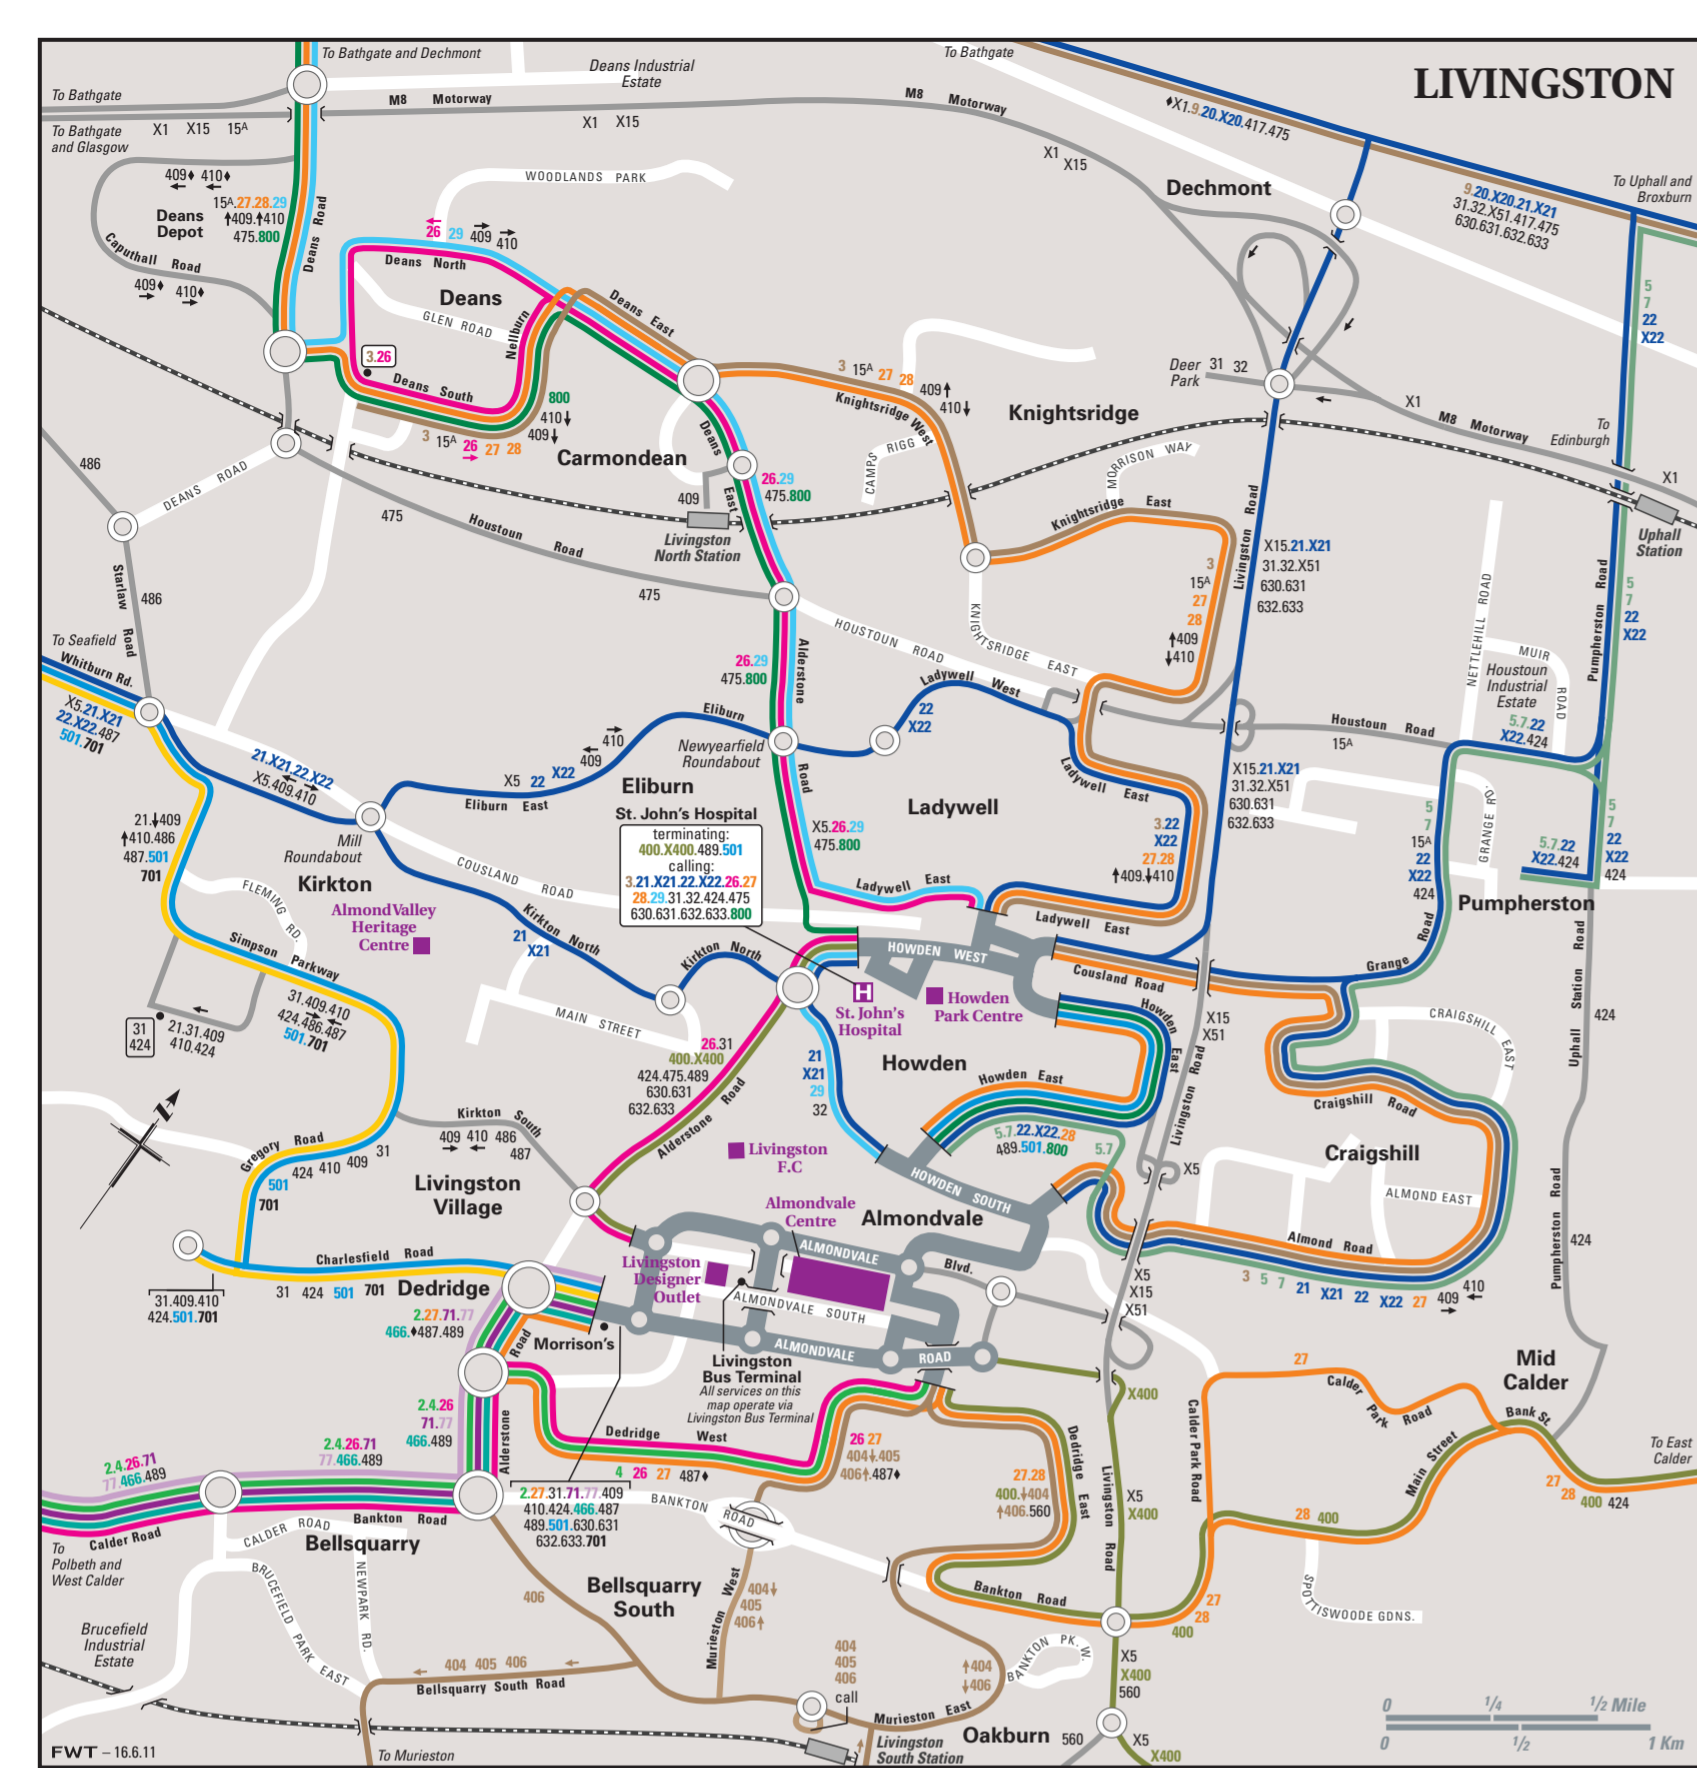

KEY TO SERVICES

Routes operating an hourly or more frequent service are shown in colour

B1 L1 W1 3 9 402
403 404 405 406

2 4
5 7

15
20 X20 21 X21 22 X22

21
26
27 28

29
30

38 X38
42

45 46
71

77
120 130

400 X400
466

501
600

701
800

Less frequent services

Multiple bus routes

Routes operate in direction of arrow

Occasional service

Route terminus

Railway line and station

Major place of interest

Public building

Produced by FWT 16.6.11 www.fwt.co.uk

Service No.	Route Details	Frequency in Minutes				Operator
		Monday-Friday daytime	Saturday daytime	Sunday daytime/evenings	Monday-Saturday evenings	
B1	Broxburn Town Service	30	30	-	-	F
L1	Linlithgow - Springfield - Listloaning (circular)	30	30	-	-	F
W1	Whitburn Wanderer Town Service	30	30	-	-	H
X1	Blackridge - Armadale - Bathgate - Edinburgh	Occasional service	-	-	-	F
2	Livingston - West Calder - Loganlea	60	-	-	-	H
3	Livingston - Craigshill - Ladywell - Knightsridge - Deans South	30	-	-	-	H
4	Livingston - West Calder - Fauldhouse	60	-	-	-	H
5	St. John's Hospital - Livingston - Broxburn - Winchburgh - South Queensferry	60	-	-	-	H
X5	Fauldhouse - Whitburn - Blackburn - Edinburgh	Occasional service	-	-	-	F
7	St. John's Hospital - Livingston - Broxburn - Winchburgh	60	60	-	-	H
9	Armadale Town Service - Bathgate - Dechmont - Broxburn Town Service	60	-	-	-	H
15	Falside - Bathgate - Blackburn - Whitburn	60	-	-	-	SD
15A	Livingston - Craigshill - Glasgow via M8 motorway	120	120	120	-	F
X15	Livingston - Glasgow via M8 motorway	60	60	Occasional service	-	F
20/X20	Fauldhouse - Whitburn - Bathgate - Dechmont - Broxburn - Edinburgh	30	30	-	60 (Broxburn-Bathgate)	F
21/X21	Fauldhouse - Whitburn - Armadale - Bathgate - Blackburn - Livingston - Broxburn - Edinburgh	30	30	30	60	F
21	Limefield - Bathgate - Armadale	60	-	-	-	SD
22/X22	Eastfield - Whitburn - Blackburn - Livingston - Craigshill - Deer Park - Broxburn - Edinburgh	30	30	30	30	F
26	Fauldhouse - West Calder - Livingston Centre - Deans	20	20	60	60	F
27/X27	Bathgate - Deans South - St. John's Hospital - Livingston - Wilkieston - Edinburgh	30	30	60	60	F
28/X28	Bathgate - Deans North - St. John's Hospital - Livingston - Kirknewton - Edinburgh	30	30	60	60	F
29	Livingston - St. John's Hospital - Bathgate - Armadale - Falkirk	60	60	60	60 (Bathgate-Falkirk)	F
30	Bathgate - Boggall	60	60	-	-	F
31	Kirkton Campus - Livingston - St. John's Hospital - Dechmont - Uphall - Ecclesmachan - Bridgend - Linlithgow	120	-	-	-	F
32	Livingston - St. John's Hospital - Dechmont - Uphall - Ecclesmachan - Philpstoun - Linlithgow	120	120	-	-	F
34	Bathgate - Torphichen - Linlithgow - Philpstoun - Ecclesmachan - Broxburn	120	120	120	120	F
38/X38	Stirling - Falkirk - Linlithgow - Winchburgh - Edinburgh	20 (15 mins Lin'gow-Edinburgh)	30	30	60	F
42	Linlithgow - Maddiston - Reddingmuirhead - Falkirk	60	60	-	-	F
43/X43	Linlithgow/Bo'ness - South Queensferry - Edinburgh	Occasional service	-	-	-	F
45	Linlithgow - Gauze Road - Bo'ness - Castlehill - Linlithgow	60	60	-	-	F
46	Linlithgow - Castlehill - Bo'ness - Gauze Road - Linlithgow	60	60	-	-	F
49	Linlithgow - Blackness - Bo'ness	120	120	-	-	F
X51	Livingston - Kirkliston - South Queensferry - Dunfermline	-	120	120	-	ST
71	Livingston - West Calder - Fauldhouse - Shotts	60	60	-	-	BB
77	Livingston - West Calder - Lanark	60	60	-	-	BB/F
120	Harthill - Whitburn - Blackburn - Bathgate - Armadale - Blackridge - Harthill	60	-	-	-	SC
130	Harthill - Blackridge - Armadale - Bathgate - Blackburn - Whitburn - Harthill	60	-	-	-	SC
150	Harthill - Blackridge - Armadale - Bathgate	60	60	-	-	SD
400/X400	St. John's Hospital - Livingston - Hermiston P&R - Gilmerton - Royal Infirmary of Edinburgh	60	60	60	60	H
402	Bathgate - Wester Inch	60	60	-	-	PW
403	Bathgate - Belvedere - Easton - Glenmavis - Bathgate	30	30	-	-	F/H
404/405/406	Livingston - Murieston - Livingston South - Livingston	30	30	-	30	PW
407	Bathgate - Blackburn - Loganlea	2 EM journeys	60	60	60	SD
408	Livingston - Kirkton Campus	3 EM journeys	-	-	-	H
409/410	Livingston - Craigshill - Deans - Kirkton Campus - Livingston	Occasional service	-	-	Occasional service	F
416	Blackridge - Armadale - Bathgate - Limefield Estate	-	-	60	-	F
417	Bathgate - Dechmont - Broxburn	-	-	60	-	F
418/419/490	Armadale - Bathgate - Deans - Pumpherston - Broxburn - Edinburgh	2 EM journeys	2 EM journey	1 EM journey	-	F
424	Kirkton Campus - Livingston - Pumpherston - East Calder - Balerno - Currie Toll - Juniper Green	120	-	-	-	PW
427	Whitburn - Blackburn - Livingston - East Calder - Edinburgh	1 EM journey	-	-	-	F
428	East Calder - Livingston - St. John's Hospital - Deans North - Bathgate	1 EM journey	1 EM journey	1 EM journey	-	F
449	Bo'ness - Linlithgow - Whitecross - Maddiston - Bathgate	2 EM journeys	-	-	-	F
450	Harthill - Armadale - Bathgate - Limefield Estate	-	-	-	60	SD
466	Bathgate - Blackburn - West Calder - Livingston - Kirkton Campus	60	-	-	-	F
474	Bathgate - Torphichen - Linlithgow - Philpstoun - Newton - South Queensferry	120	120	-	-	D/F
475	Linlithgow - Winchburgh - Broxburn - Livingston	-	-	120	1 journey	F
486/487	Bathville - Bathgate - Kirkton Campus - Livingston	Occasional service	-	Occasional service	-	F/H
489	Fauldhouse - West Calder - Livingston - St. John's Hospital	Occasional service	-	-	-	F
501	Blackridge - Whitburn - Kirkton Campus - Livingston - St. John's Hospital	60	60	-	-	BB
560	Livingston - Oakbank Industrial Estate	Occasional service	-	-	-	H