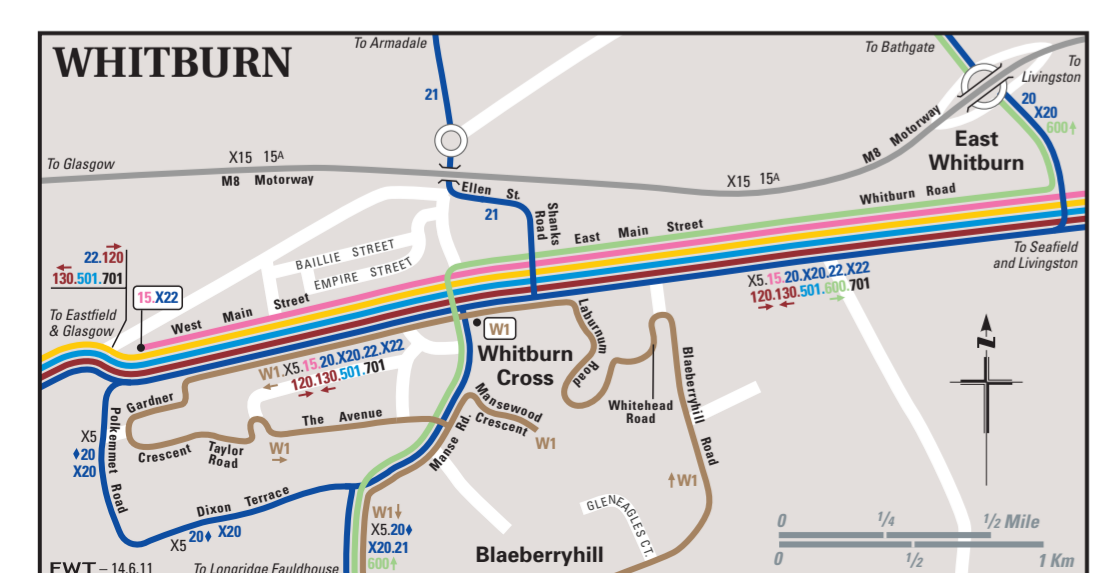

KEY TO SERVICES

Routes operating an hourly or more frequent service are shown in colour

B1 L1 W1 3 9 402
403 404 405 406

2 4
5 7

15
20 X20 21 X21 22 X22

21
26
27 28

29
30

38 X38
42

45 46
71

77
120 130

400 X400
466

501
600

701
800

Less frequent services

Multiple bus routes

Routes operate in direction of arrow

Occasional service

Route terminus

Railway line and station

Major place of interest

Public building

Produced by FWT 16.6.11 www.fwt.co.uk

Service No.	Route Details	Frequency in Minutes				Operator
		Monday-Friday daytime	Saturday daytime	Sunday daytime/evenings	Monday-Saturday evenings	
B1	Broxburn Town Service	30	30	-	-	F
L1	Linlithgow - Springfield - Listloaning (circular)	30	30	-	-	F
W1	Whitburn Wanderer Town Service	30	30	-	-	H
X1	Blackridge - Armadale - Bathgate - Edinburgh	Occasional service	-	-	-	F
2	Livingston - West Calder - Loganlea	60	-	-	-	H
3	Livingston - Craigshill - Ladywell - Knightsridge - Deans South	30	-	-	-	H
4	Livingston - West Calder - Fauldhouse	60	-	-	-	H
5	St. John's Hospital - Livingston - Broxburn - Winchburgh - South Queensferry	60	-	-	-	H
X5	Fauldhouse - Whitburn - Blackburn - Edinburgh	Occasional service	-	-	-	F
7	St. John's Hospital - Livingston - Broxburn - Winchburgh	60	60	-	-	H
9	Armadale Town Service - Bathgate - Dechmont - Broxburn Town Service	60	-	-	-	H
15	Falside - Bathgate - Blackburn - Whitburn	60	-	-	-	SD
15A	Livingston - Craigshill - Glasgow via M8 motorway	120	120	120	-	F
X15	Livingston - Glasgow via M8 motorway	60	60	Occasional service	-	F
20/X20	Fauldhouse - Whitburn - Bathgate - Dechmont - Broxburn - Edinburgh	30	30	-	60 (Broxburn-Bathgate)	F
21/X21	Fauldhouse - Whitburn - Armadale - Bathgate - Blackburn - Livingston - Broxburn - Edinburgh	30	30	30	60	F
21	Limefield - Bathgate - Armadale	60	-	-	-	SD
22/X22	Eastfield - Whitburn - Blackburn - Livingston - Craigshill - Deer Park - Broxburn - Edinburgh	30	30	30	30	F
26	Fauldhouse - West Calder - Livingston Centre - Deans	20	20	60	60	F
27/X27	Bathgate - Deans South - St. John's Hospital - Livingston - Wilkieston - Edinburgh	30	30	60	60	F
28/X28	Bathgate - Deans North - St. John's Hospital - Livingston - Kirknewton - Edinburgh	30	30	60	60	F
29	Livingston - St. John's Hospital - Bathgate - Armadale - Falkirk	60	60	60	60 (Bathgate-Falkirk)	F
30	Bathgate - Boggall	60	60	-	-	F
31	Kirkton Campus - Livingston - St. John's Hospital - Dechmont - Uphall - Ecclesmachan - Bridgend - Linlithgow	120	-	-	-	F
32	Livingston - St. John's Hospital - Dechmont - Uphall - Ecclesmachan - Philpstoun - Linlithgow	120	120	-	-	F
34	Bathgate - Torphichen - Linlithgow - Philpstoun - Ecclesmachan - Broxburn	120	120	120	120	F
38/X38	Stirling - Falkirk - Linlithgow - Winchburgh - Edinburgh	20 (15 mins Lin'gow-Edinburgh)	30	30	60	F
42	Linlithgow - Maddiston - Reddingmuirhead - Falkirk	60	60	-	-	F
43/X43	Linlithgow/Bo'ness - South Queensferry - Edinburgh	Occasional service	-	-	-	F
45	Linlithgow - Gauze Road - Bo'ness - Castlehill - Linlithgow	60	60	-	-	F
46	Linlithgow - Castlehill - Bo'ness - Gauze Road - Linlithgow	60	60	-	-	F
49	Linlithgow - Blackness - Bo'ness	120	120	-	-	F
X51	Livingston - Kirkliston - South Queensferry - Dunfermline	-	120	120	-	ST
71	Livingston - West Calder - Fauldhouse - Shotts	60	60	-	-	BB
77	Livingston - West Calder - Lanark	60	60	-	-	BB/F
120	Harthill - Whitburn - Blackburn - Bathgate - Armadale - Blackridge - Harthill	60	-	-	-	SC
130	Harthill - Blackridge - Armadale - Bathgate - Blackburn - Whitburn - Harthill	60	-	-	-	SC
150	Harthill - Blackridge - Armadale - Bathgate	60	60	-	-	SD
400/X400	St. John's Hospital - Livingston - Hermiston P&R - Gilmerton - Royal Infirmary of Edinburgh	60	60	60	60	H
402	Bathgate - Wester Inch	60	60	-	-	PW
403	Bathgate - Belvedere - Easton - Glenmavis - Bathgate	30	30	-	-	F/H
404/405/406	Livingston - Murieston - Livingston South - Livingston	30	30	-	30	PW
407	Bathgate - Blackburn - Loganlea	2 EM journeys	60	60	60	SD
408	Livingston - Kirkton Campus	3 EM journeys	-	-	-	H
409/410	Livingston - Craigshill - Deans - Kirkton Campus - Livingston	Occasional service	-	-	Occasional service	F
416	Blackridge - Armadale - Bathgate - Limefield Estate	-	-	60	-	F
417	Bathgate - Dechmont - Broxburn	-	-	60	-	F
418/419/490	Armadale - Bathgate - Deans - Pumpherston - Broxburn - Edinburgh	2 EM journeys	2 EM journey	1 EM journey	-	F
424	Kirkton Campus - Livingston - Pumpherston - East Calder - Balerno - Currie Toll - Juniper Green	120	-	-	-	PW
427	Whitburn - Blackburn - Livingston - East Calder - Edinburgh	1 EM journey	-	-	-	F
428	East Calder - Livingston - St. John's Hospital - Deans North - Bathgate	1 EM journey	1 EM journey	1 EM journey	-	F
449	Bo'ness - Linlithgow - Whitecross - Maddiston - Bathgate	2 EM journeys	-	-	-	F
450	Harthill - Armadale - Bathgate - Limefield Estate	-	-	-	60	SD
466	Bathgate - Blackburn - West Calder - Livingston - Kirkton Campus	60	-	-	-	F
474	Bathgate - Torphichen - Linlithgow - Philpstoun - Newton - South Queensferry	120	120	-	-	D/F
475	Linlithgow - Winchburgh - Broxburn - Livingston	-	-	120	1 journey	F
486/487	Bathville - Bathgate - Kirkton Campus - Livingston	Occasional service	-	Occasional service	-	F/H
489	Fauldhouse - West Calder - Livingston - St. John's Hospital	Occasional service	-	-	-	F
501	Blackridge - Whitburn - Kirkton Campus - Livingston - St. John's Hospital	60	60	-	-	BB
560	Livingston - Oakbank Industrial Estate	Occasional service	-	-	-	H