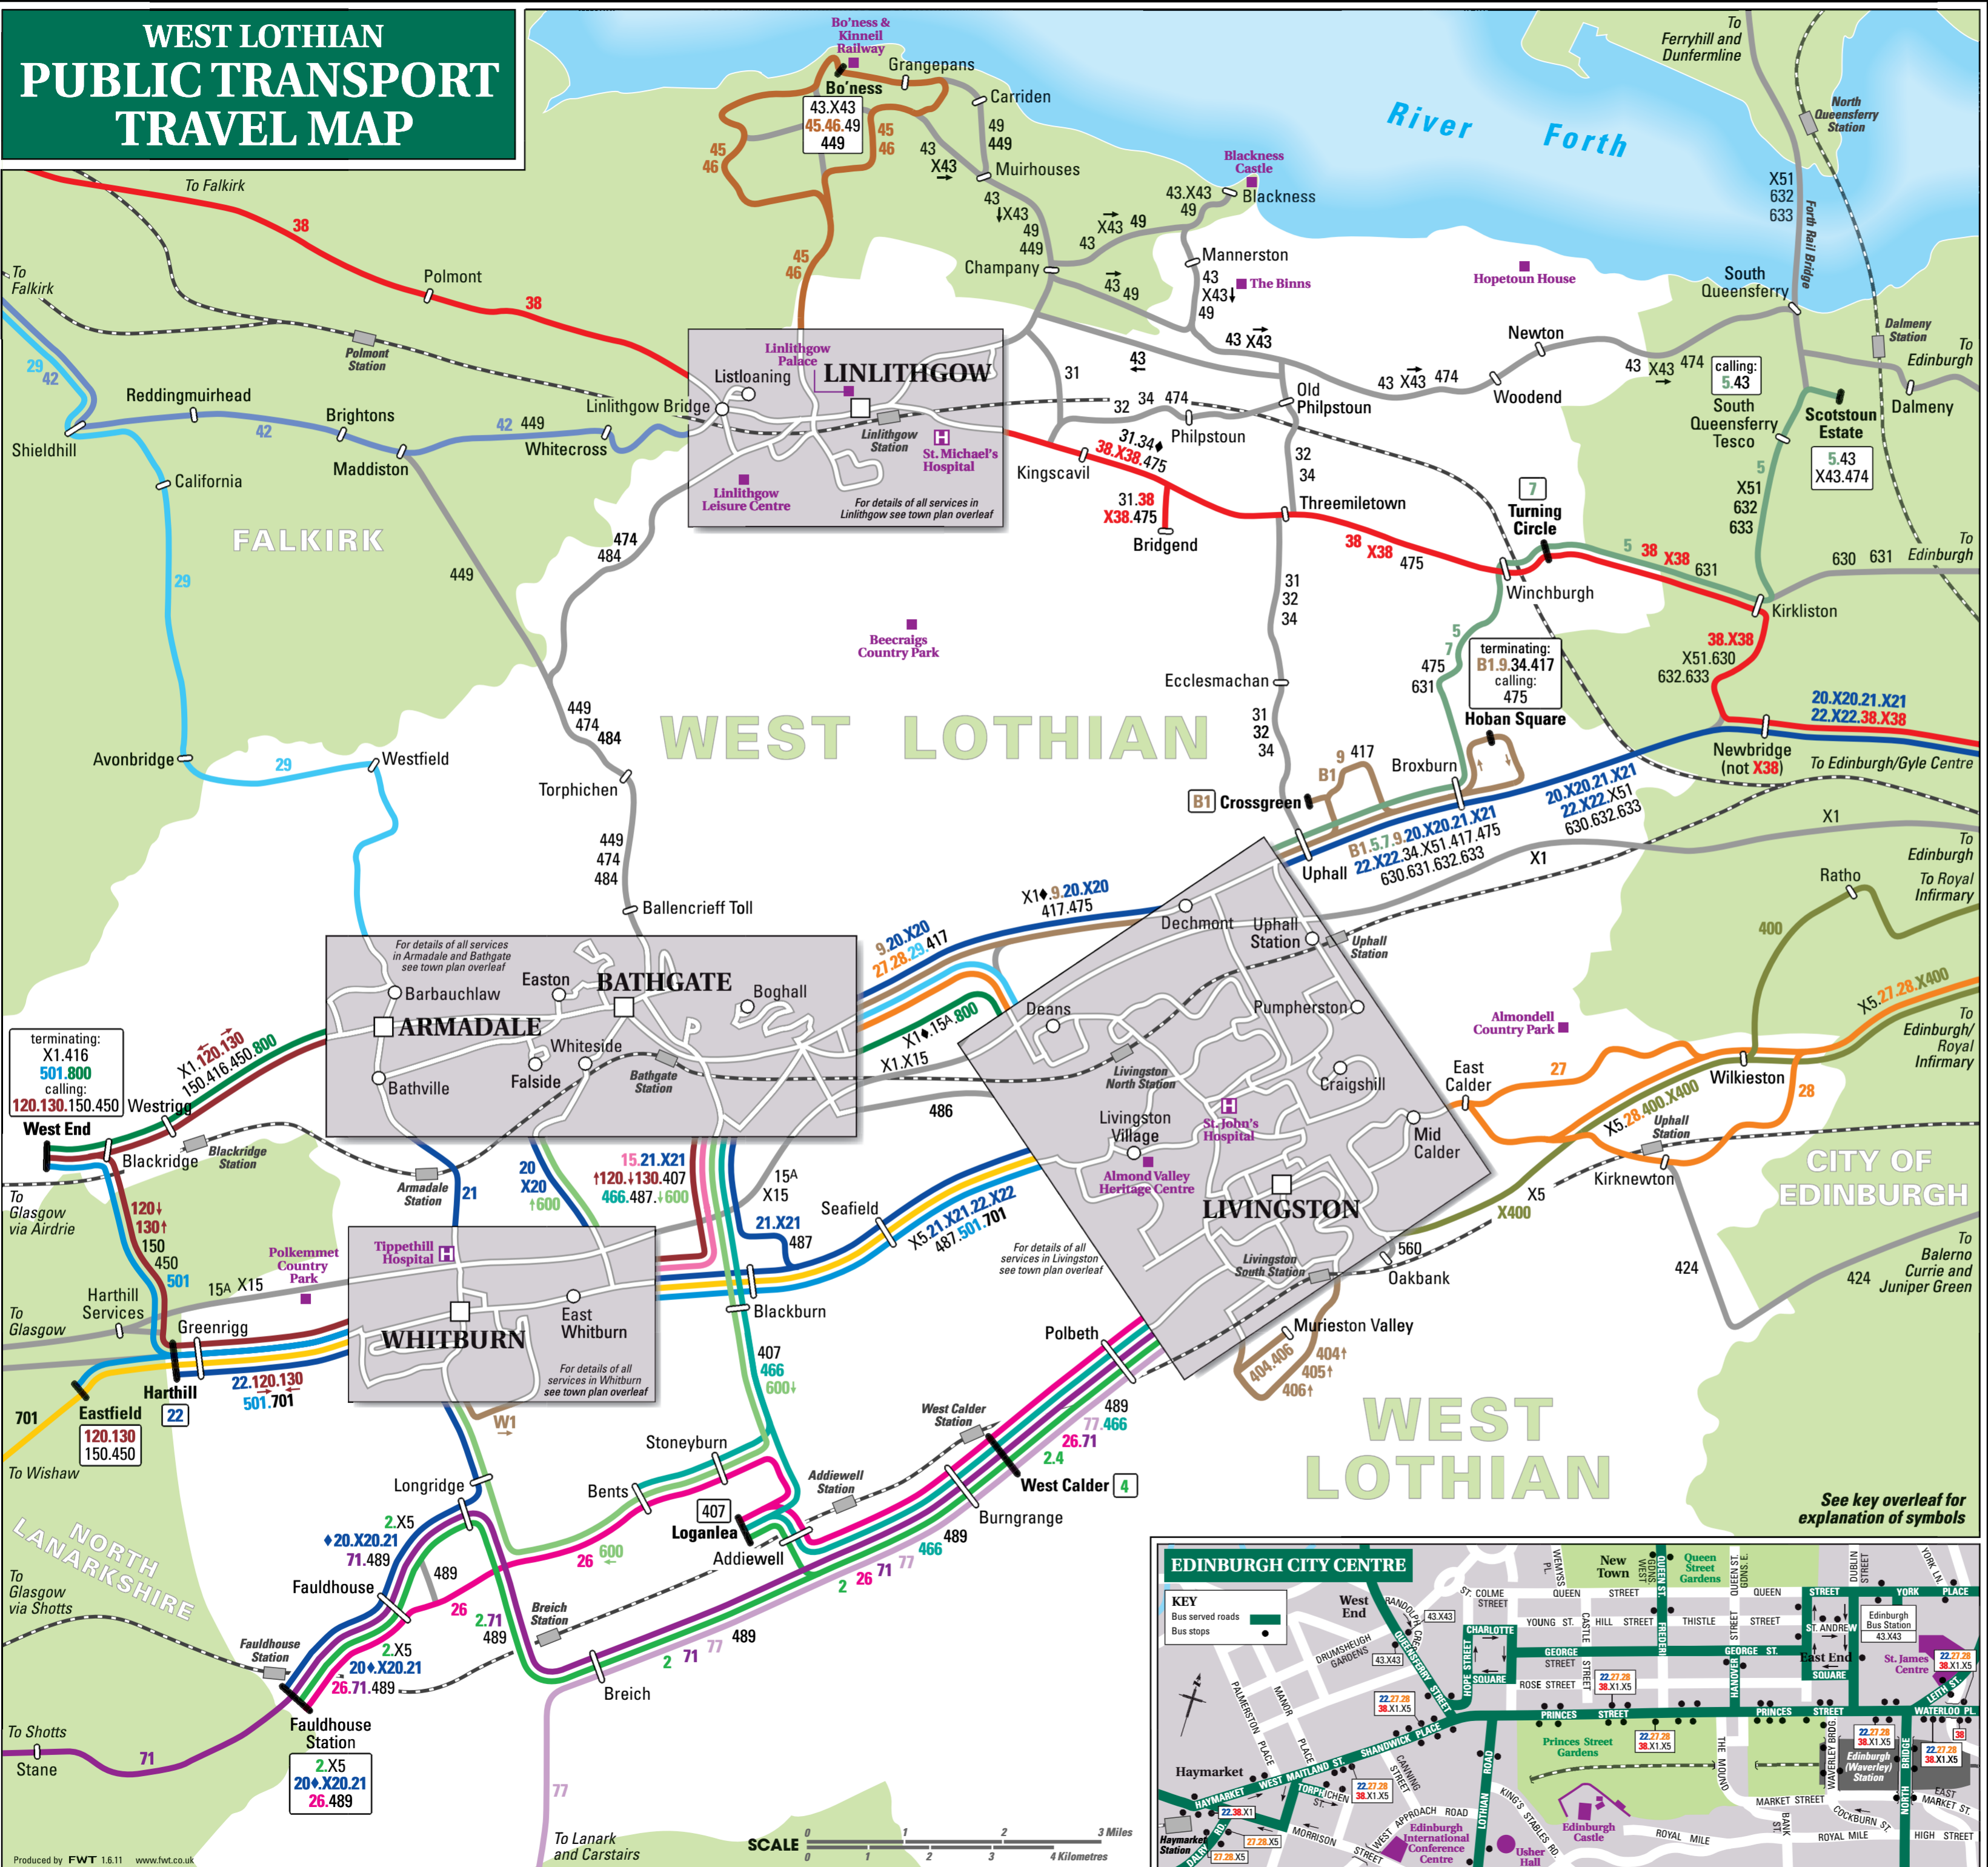

# WEST LOTHIAN PUBLIC TRANSPORT TRAVEL MAP

**For where you want to be...**

**ONE TICKET**

One ticket is now available for use on all bus services in West Lothian except Night Services. Tickets can be purchased at any Paypoint Outlet allowing travel for one day, one week, four weeks or annual use. Further information on One Ticket prices, contact 0845 055 1770 or visit website [www.one-ticket.co.uk](http://www.one-ticket.co.uk) (Please note - tickets for a period of one week or greater require a photocard.)

### KEY TO SERVICES

Routes operating an hourly or more frequent service are shown in colour

B1 L1 W1 3 9 402  
403 404 405 406

2 4  
5 7

15  
20 X20 21 X21 22 X22

21  
26  
27 28

29  
30

38 X38  
42

45 46  
71

77  
120 130

400 X400  
466

501  
600

701  
800

Less frequent services

Multiple bus routes

Routes operate in direction of arrow